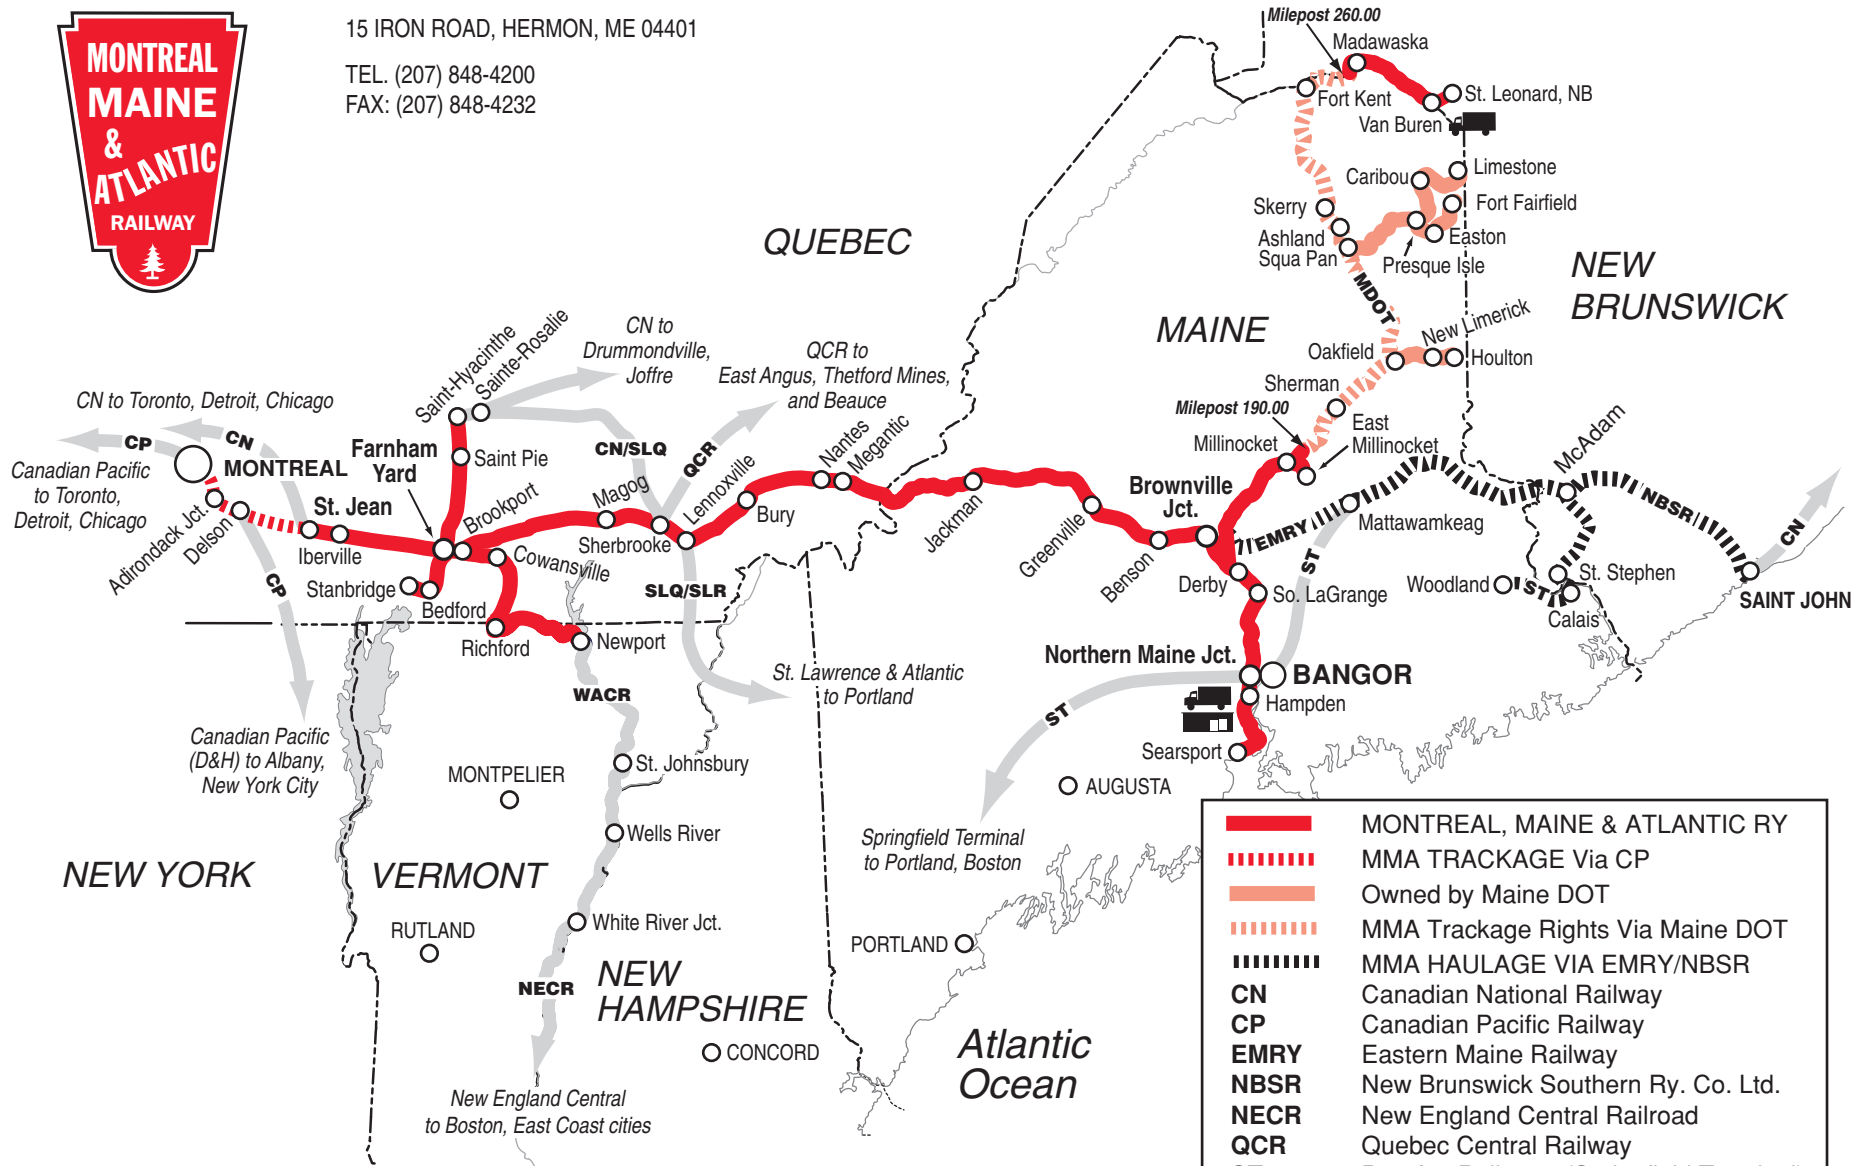

15 IRON ROAD, HERMON, ME 04401

TEL. (207) 848-4200

FAX: (207) 848-4232