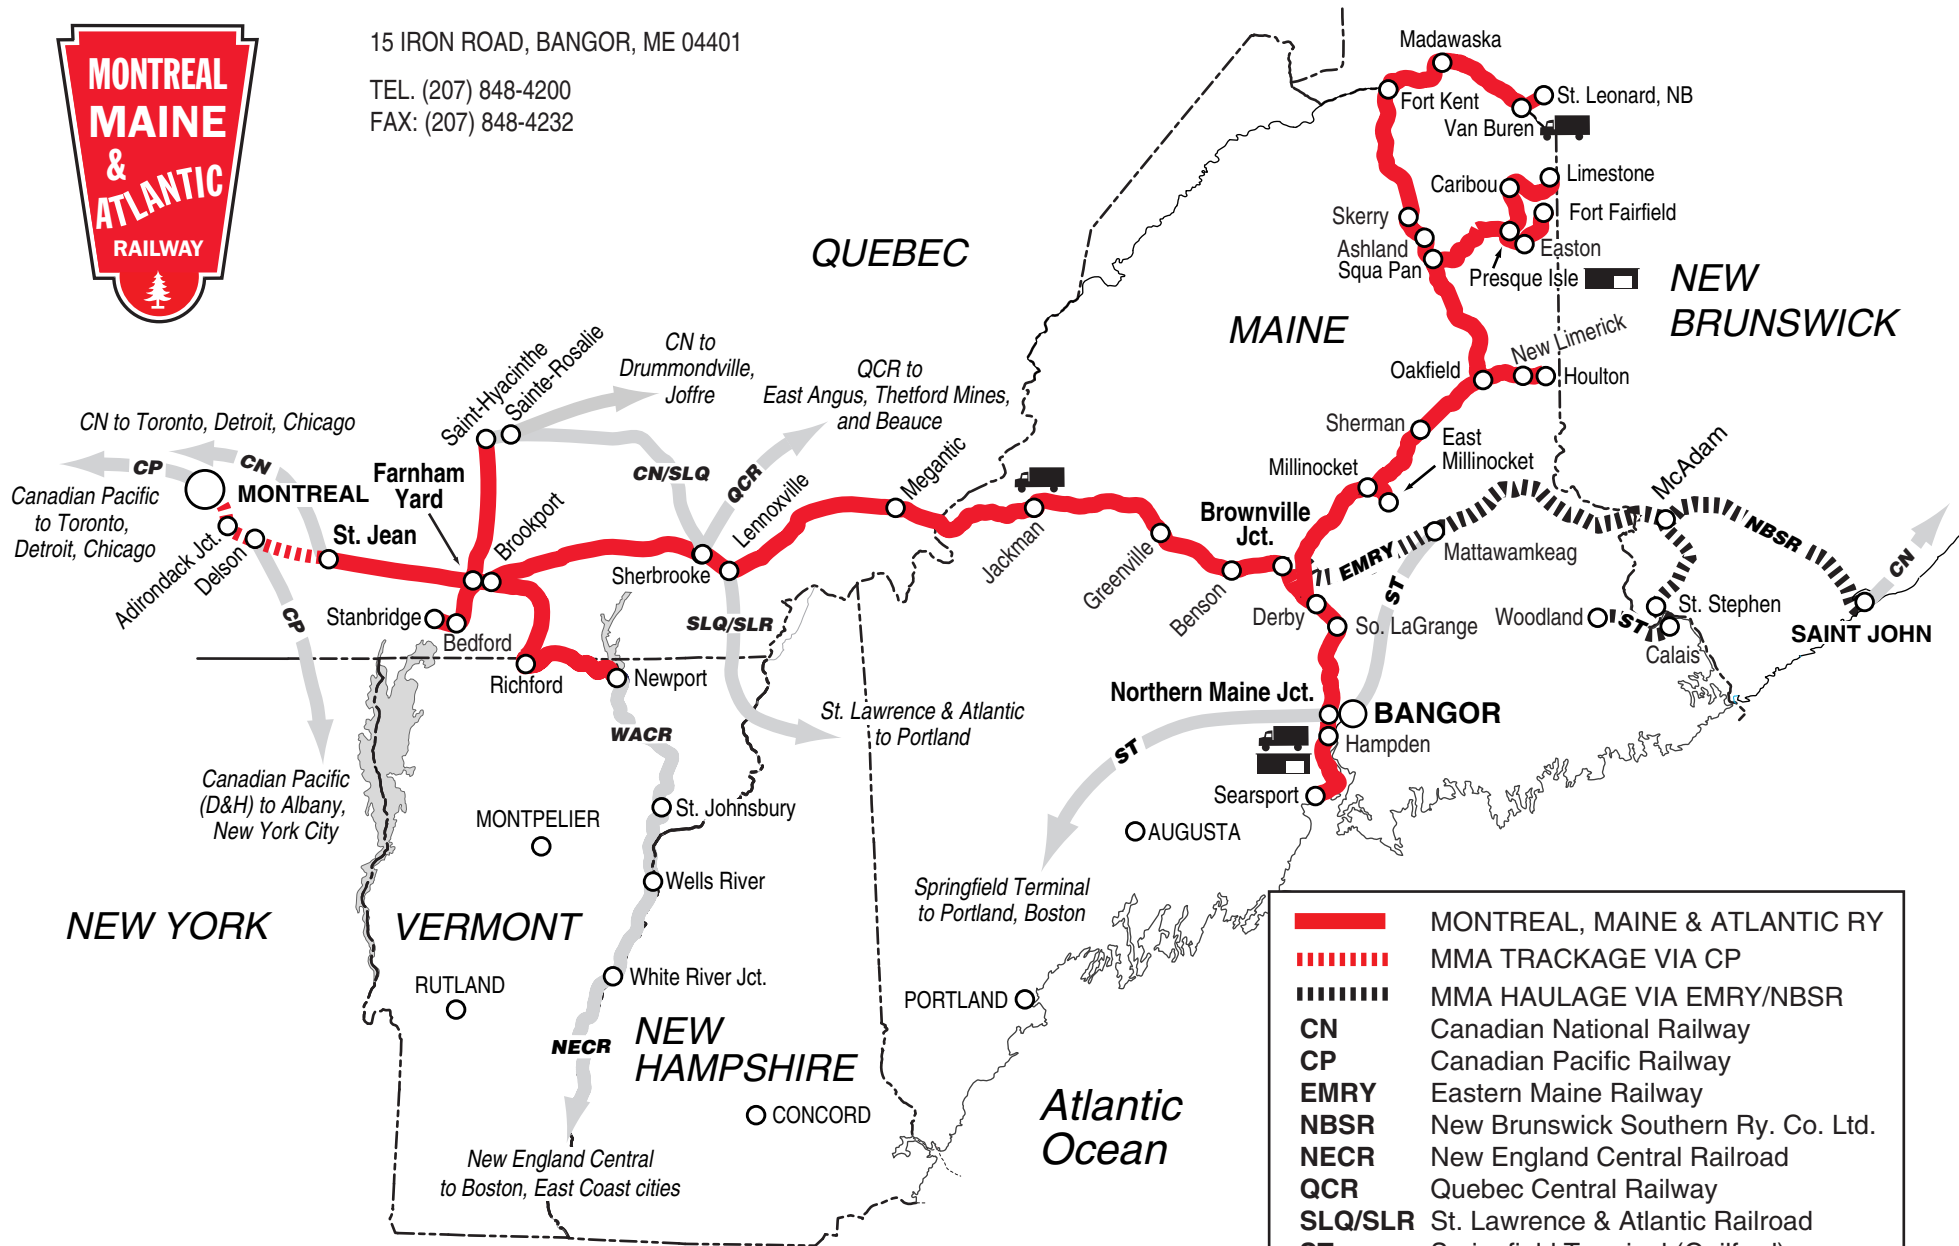

MONTREAL, MAINE & ATLANTIC RAILWAY LTD.

15 IRON ROAD, BANGOR, ME 04401
 TEL. (207) 848-4200
 FAX: (207) 848-4232

	MONTREAL, MAINE & ATLANTIC RY
	MMA TRACKAGE VIA CP
	MMA HAULAGE VIA EMRY/NBSR
	Canadian National Railway
	Canadian Pacific Railway
	Eastern Maine Railway
	New Brunswick Southern Ry. Co. Ltd.
	New England Central Railroad
	Quebec Central Railway
	St. Lawrence & Atlantic Railroad
	Springfield Terminal (Guilford)
	Washington County Railroad
	LMS Lumber Transload
	LMS Warehouse